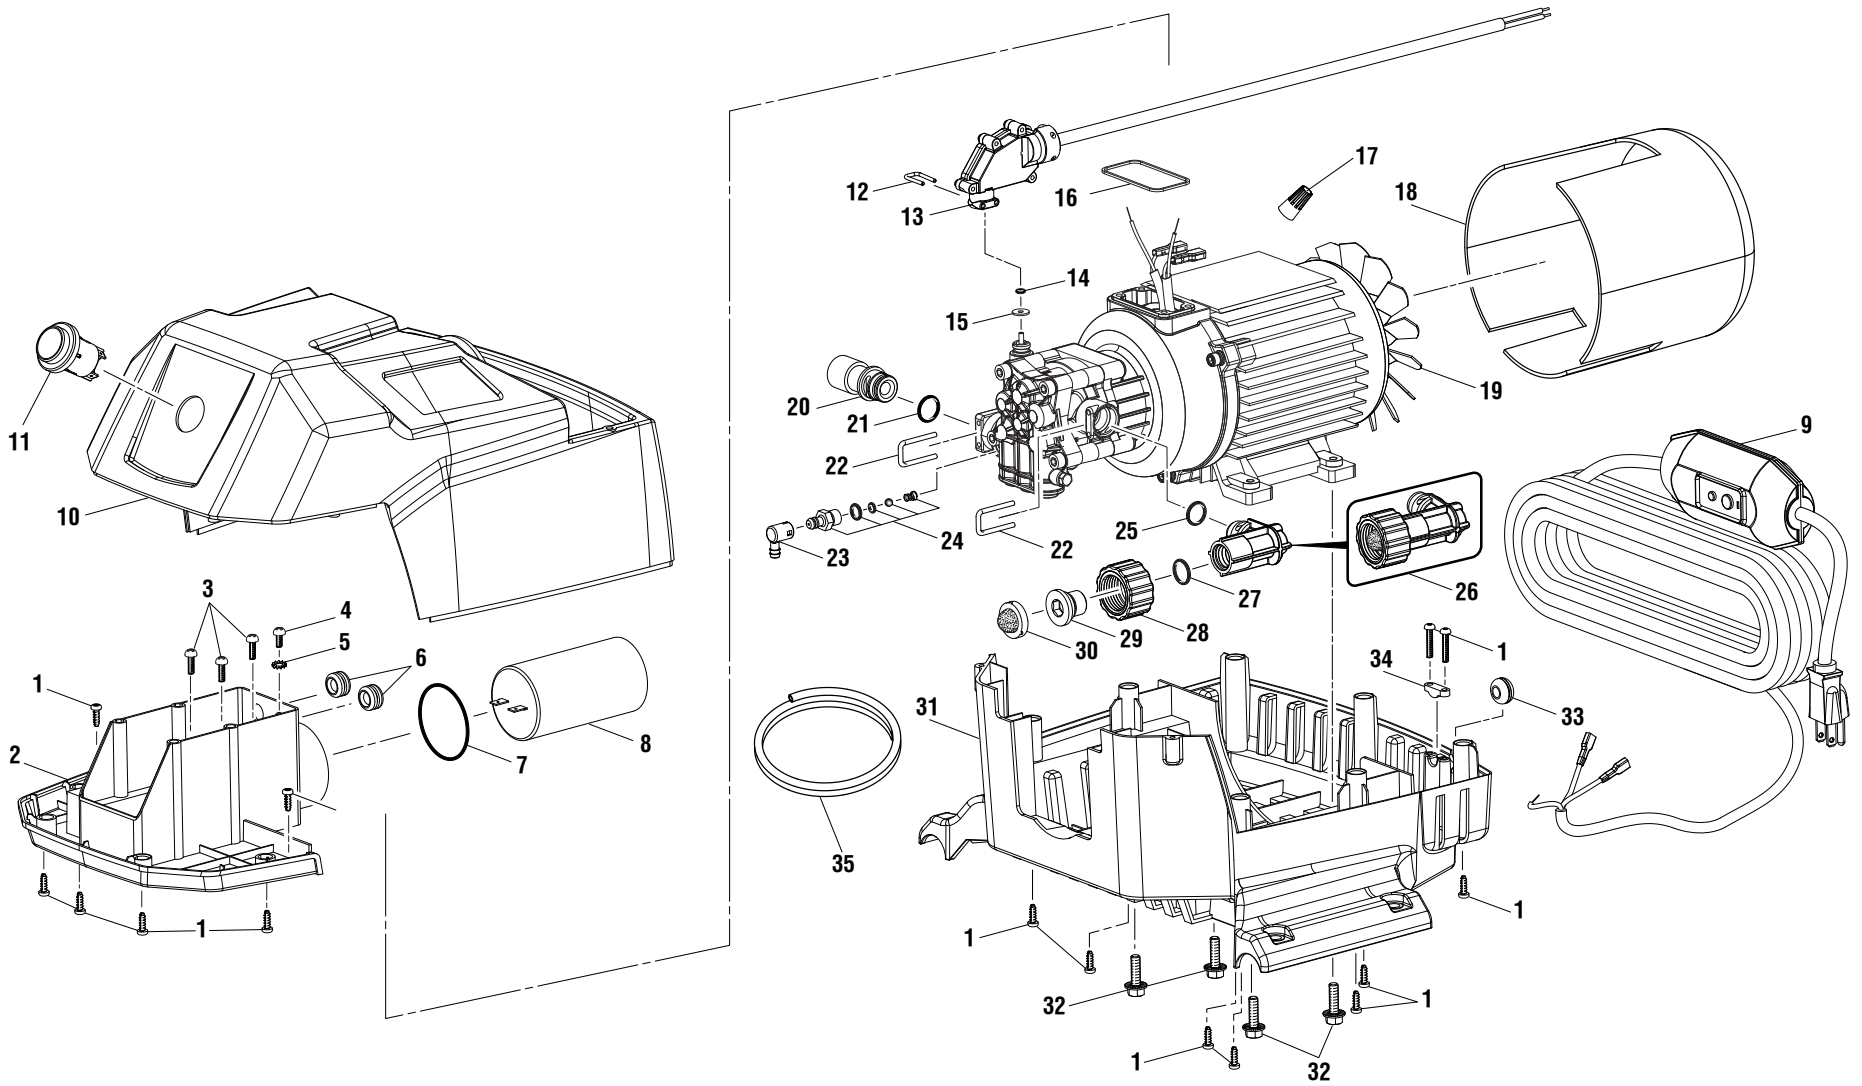

FIGURE B

PRESSURE WASHER – ITEM NO. PS141912

The item and manufacturing numbers will be found on a label attached to the engine plate. Always mention the item and manufacturing numbers in all correspondence regarding your **PRESSURE WASHER** or when ordering replacement parts.

FIGURE B PARTS LIST

KEY NO.	PART NUMBER	DESCRIPTION	QTY	KEY NO.	PART NUMBER	DESCRIPTION	QTY
1	661403016	Screw (M4.2 x 15 mm, Pan Hd.).....	15	20	308862005	Outlet Tube Assembly (Inc. Key No. 21).....	1
2	522038016	Pump Cover	1	21	563193001	O-Ring.....	1
3	660481027	(M4 x 12 mm, Pan Hd.).....	3	22	678799013	“U” Clip	2
4	660481028	Screw (M4 x 6 mm, Pan Hd.).....	1	23	529062002	Soap Hose Inlet Adapter.....	1
5	638454005	Toothed Lock Washer (M4)	1	24	310868001	Detergent Nipple Assembly	1
6	561383028	Grommet.....	2	25	563194001	O-Ring (12.5 x 1.8 mm).....	1
7	570742116	O-Ring.....	1	26	308861007	Inlet Tube Assembly (Inc. Key Nos. 25 and 27-30)	1
8	820270006	Capacitor	1	27	570768004	O-Ring (13.5 x 1.8 mm).....	1
9	290426020	Power Cord	1	28	310423002	Water Inlet Connector	1
10	522032024	Top Motor Housing	1	29	310422002	Water Inlet Screw Nut	1
11	760504018	Switch	1	30	308103009	Water Inlet Filter	1
12	678799014	“U” Clip	1	31	522038015	Lower Housing.....	1
13	310870003	Pressure Switch	1	32	661505038	Bolt (M6 x 20 mm).....	4
14	570742071	O-Ring (2.9 x 1.8 mm).....	1	33	561383025	Grommet.....	1
15	638397003	Washer (Brass).....	1	34	522051003	Cord Clamp.....	1
16	570449004	Rubber Ring.....	1	35	561399014	Suction Hose	1
17	870601001	Wire Nut	1				
18	527405002	Motor Cover.....	1				
19	308833027	Motor and Pump Assembly	1