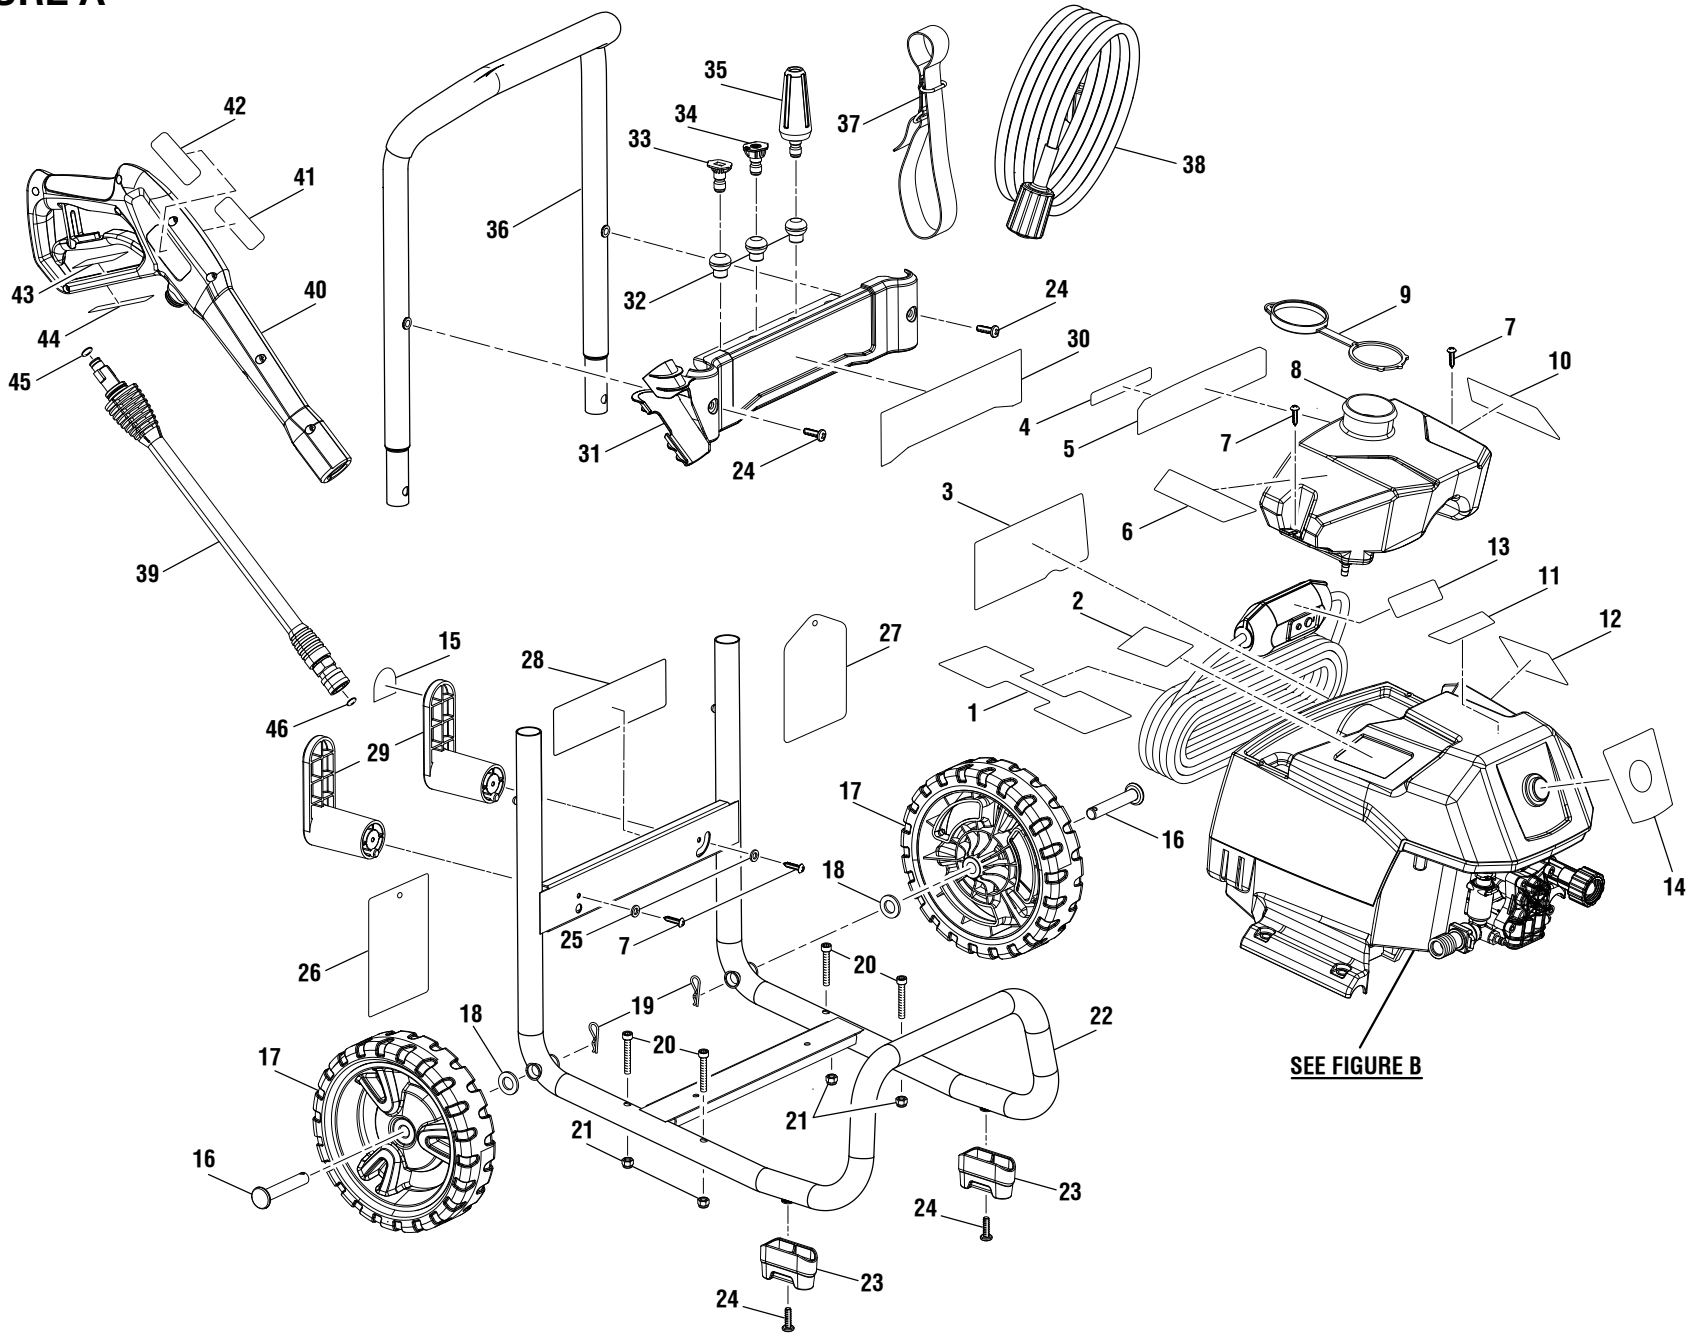

FIGURE A

PRESSURE WASHER – ITEM NO. PS141912

The item and manufacturing numbers will be found on a label attached to the engine plate. Always mention the item and manufacturing numbers in all correspondence regarding your **PRESSURE WASHER** or when ordering replacement parts.

FIGURE A PARTS LIST

KEY NO.	PART NUMBER	DESCRIPTION	QTY	KEY NO.	PART NUMBER	DESCRIPTION	QTY
1	940324032	Cord Wrap Label.....	1	26	940473023	Warning/Notice Hangtag	1
2	941166002	Vent Label (Left)	1	27	961039007	Nozzle Hangtag.....	1
3	940894029	Danger Label.....	1	28	940654316	Regulatory Label.....	1
4	941486002	Inquires Label.....	1	29	522037003	Cord Wrap Arm.....	2
5	940617171	Quick Start Label	1	30	940779177	Performance Label.....	1
6	940786048	Nozzle Select Label	1	31	518790026	Front Panel.....	1
7	661403019	Screw (M4.8 x 19 mm, Pan Hd.).....	4	32	561383021	Nozzle Grommet	3
8	580875023	Detergent Tank.....	1	33	308706013	Soap Nozzle.....	1
9	310650007	Detergent Tank Cap	1	34	308698023	Nozzle (15°).....	1
10	940608027	Detergent Tank Label	1	35	308311014	Turbo Nozzle.....	1
11	940705344	Logo Label	1	36	310224085	Handle Assembly	1
12	941166001	Vent Label (Right).....	1	37	310801004	Hose Storage Strap	1
13	940603006	Cord Plug Label	1	38	308835079	Hose (25 ft.).....	1
14	940698044	On/Off Switch Label.....	1	39	308494065	Spray Wand	1
15	941076001	Cord Unlock Label	1	40	308760050	Trigger Handle.....	1
16	620599028	Axle	2	41	940324030	Trigger Handle Warning Label (English).....	1
17	308451066	Wheel	2	42	940786046	Logo Label	1
18	678889003	Washer (ID12.5 x OD24 x 2t).....	2	43	940324024	Trigger Handle Warning Label (French/Spanish).....	1
19	678238002	Hitch Pin.....	2	44	940904003	Trigger Handle Rating Label.....	1
20	660481015	Bolt (M6 x 40 mm Hex. Soc. Hd.).....	4	45	570768007	O-Ring (8 x 2 mm).....	1
21	678460001	Lock Nut (M6).....	4	46	570768008	O-Ring (9.5 x 2.6 mm).....	1
22	308582064	Frame.....	1	Not Shown:			
23	523406007	Foot.....	2	991000812	Operator's Manual		
24	660481019	Bolt (M6 x 20 mm, Pan Hd.).....	4	991000813	Quick Start Guide		
25	678600010	Washer (M6).....	2