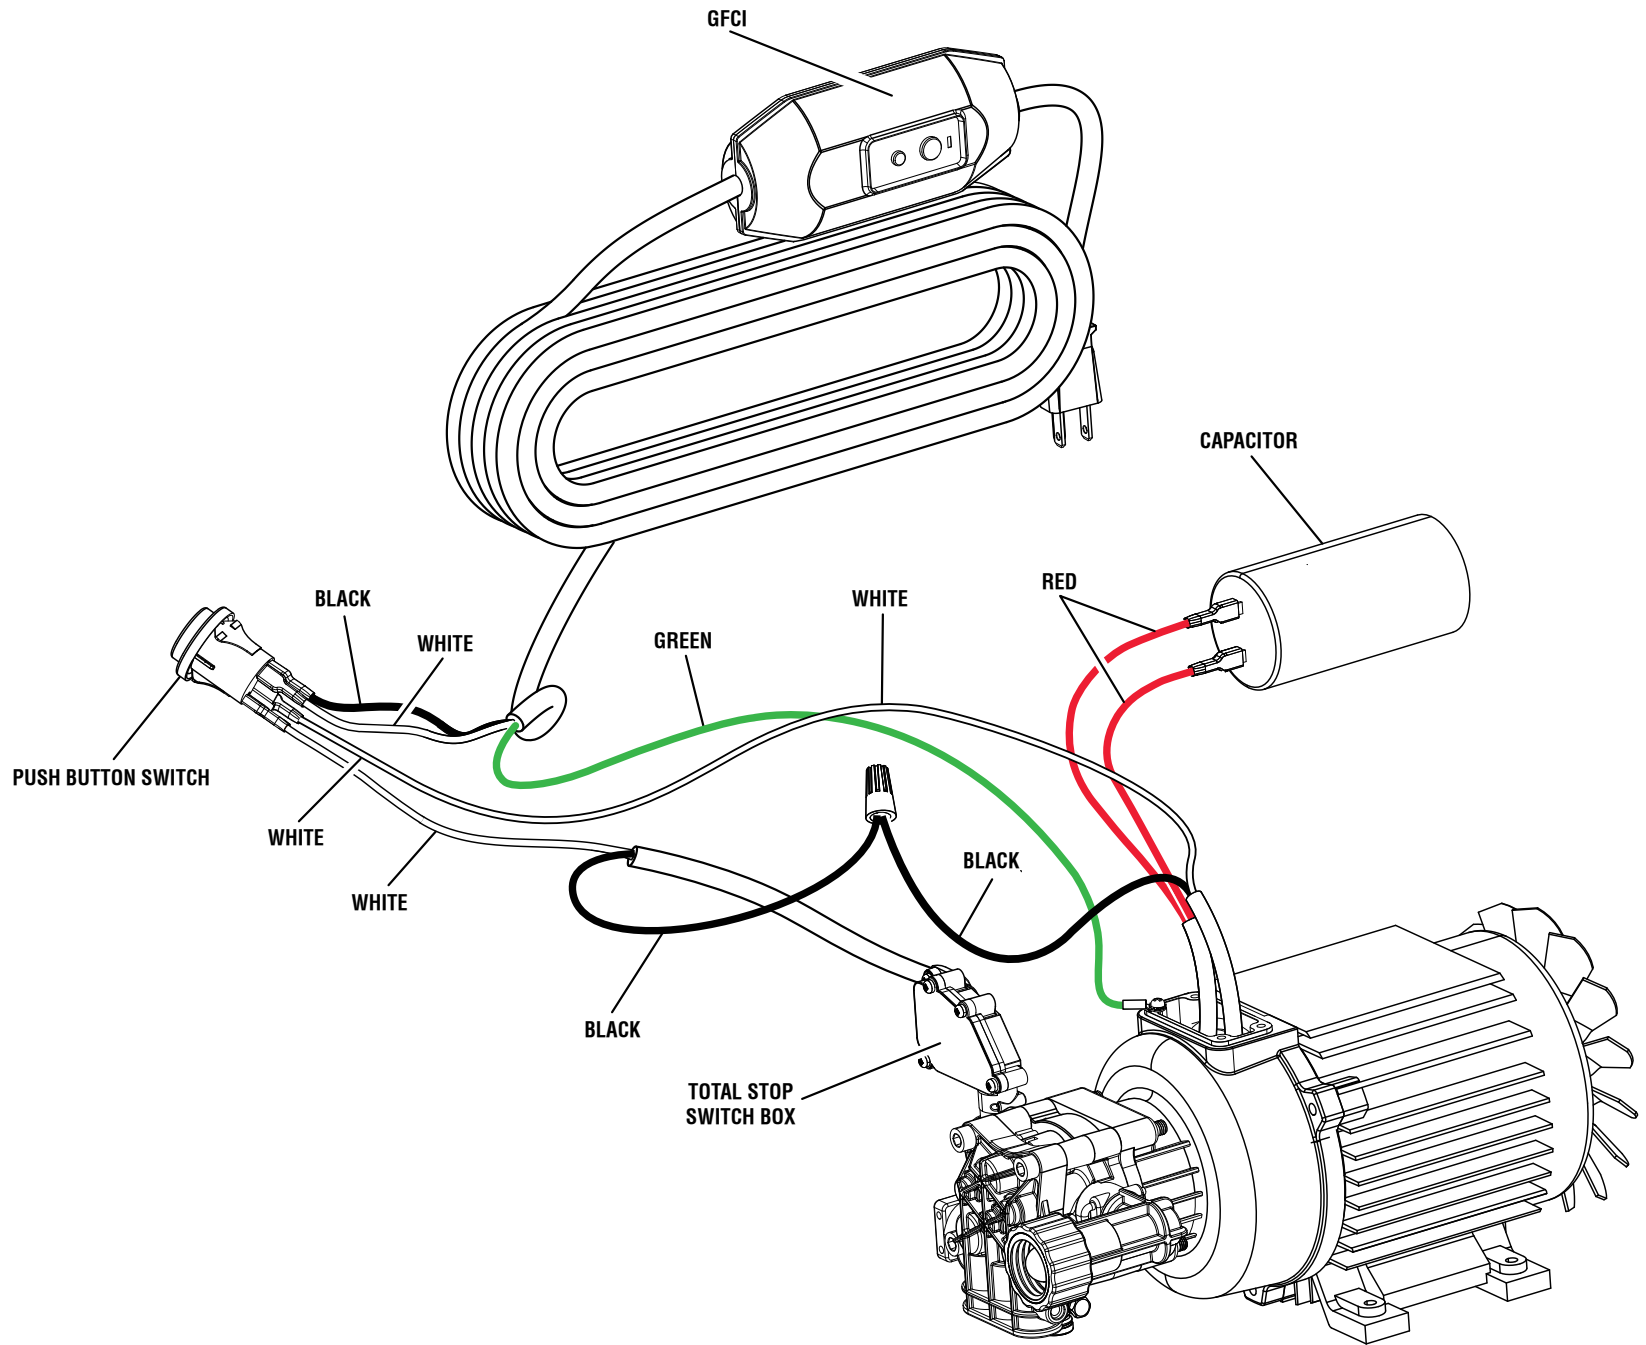

PRESSURE WASHER – ITEM NO. PS141912

The item and manufacturing numbers will be found on a label attached to the engine plate. Always mention the item and manufacturing numbers in all correspondence regarding your **PRESSURE WASHER** or when ordering replacement parts.

FIGURE B PARTS LIST

KEY NO.	PART NUMBER	DESCRIPTION	QTY	KEY NO.	PART NUMBER	DESCRIPTION	QTY
1	661403016	Screw (M4.2 x 15 mm, Pan Hd.).....	15	20	308862005	Outlet Tube Assembly (Inc. Key No. 21).....	1
2	522038016	Pump Cover	1	21	563193001	O-Ring.....	1
3	660481027	(M4 x 12 mm, Pan Hd.).....	3	22	678799013	“U” Clip	2
4	660481028	Screw (M4 x 6 mm, Pan Hd.).....	1	23	529062002	Soap Hose Inlet Adapter.....	1
5	638454005	Toothed Lock Washer (M4)	1	24	310868001	Detergent Nipple Assembly	1
6	561383028	Grommet.....	2	25	563194001	O-Ring (12.5 x 1.8 mm).....	1
7	570742116	O-Ring.....	1	26	308861007	Inlet Tube Assembly (Inc. Key Nos. 25 and 27-30)	1
8	820270006	Capacitor	1	27	570768004	O-Ring (13.5 x 1.8 mm).....	1
9	290426020	Power Cord	1	28	310423002	Water Inlet Connector	1
10	522032024	Top Motor Housing	1	29	310422002	Water Inlet Screw Nut	1
11	760504018	Switch	1	30	308103009	Water Inlet Filter	1
12	678799014	“U” Clip	1	31	522038015	Lower Housing.....	1
13	310870003	Pressure Switch	1	32	661505038	Bolt (M6 x 20 mm).....	4
14	570742071	O-Ring (2.9 x 1.8 mm).....	1	33	561383025	Grommet.....	1
15	638397003	Washer (Brass).....	1	34	522051003	Cord Clamp.....	1
16	570449004	Rubber Ring.....	1	35	561399014	Suction Hose	1
17	870601001	Wire Nut	1				
18	527405002	Motor Cover.....	1				
19	308833027	Motor and Pump Assembly	1				

PS141912

WIRING DIAGRAM